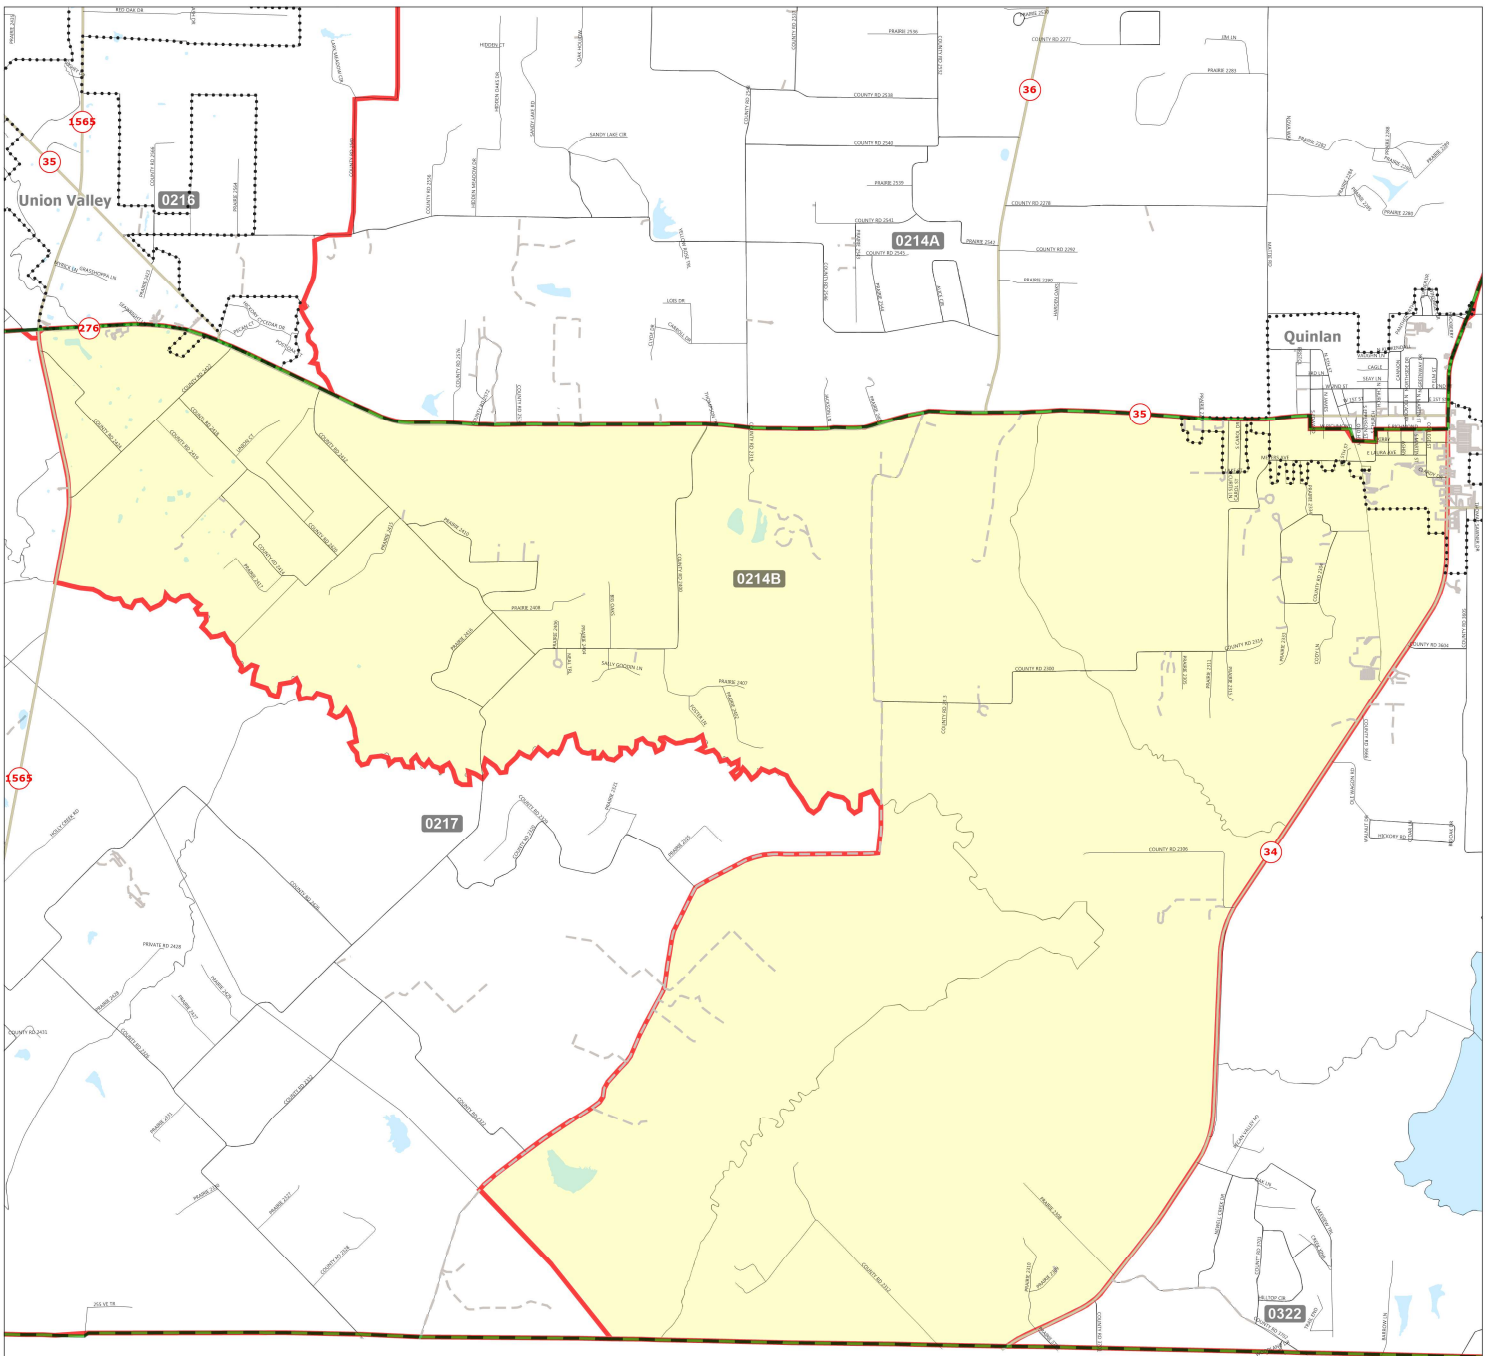

©2021 CALIPER, ©2020 HERE

Hunt County

Commissioner Precincts

0212

Allison, Bass & Magee, LLP
Data Source: 2020 Census

Hunt County VTD 213 2025

Legend

-  VTD 213
-  Roads 213

©2021 CALIPER; ©2020 HERE

©2021 CALIPER; ©2020 HERE

Hunt County

Voting Districts

0214B

Allison, Bass & Magee, LLP
Data Source: 2020 Census

Hunt County VTD's 215A

Legend

- - - VTD 215A
- VTD 215A Roads Updated

©2021 CALIPER; ©2020 HERE

Hunt County

Commissioner Precincts

0215B

Allison, Bass & Magee, LLP
Data Source: 2020 Census

Hunt County VTD 216 2025

- Legend
- VTD 216
 - Roads 216