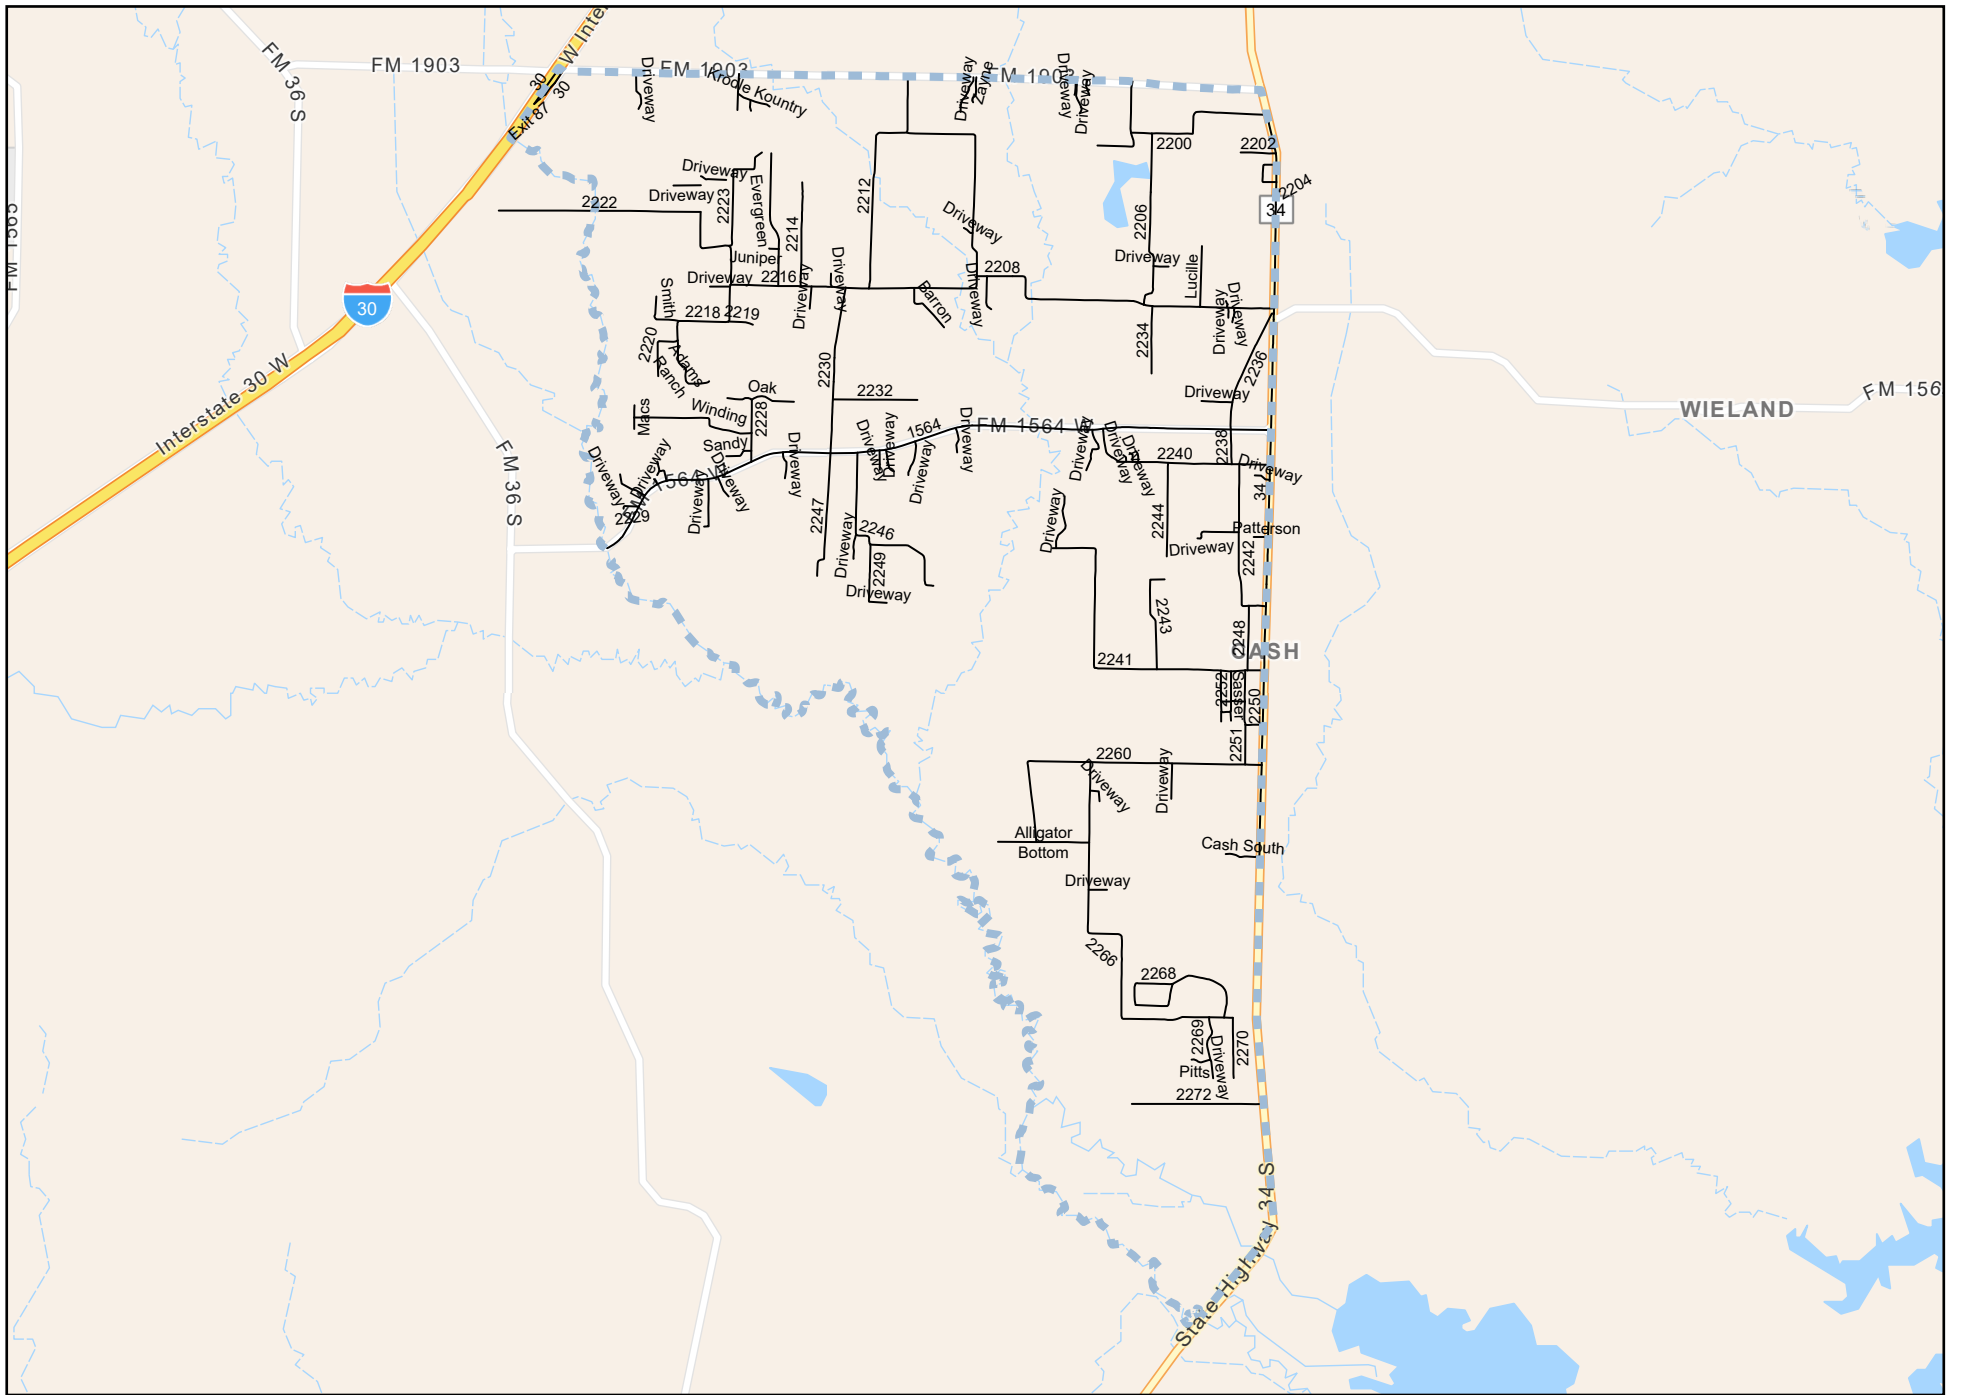

©2021 CALIPER, ©2020 HERE

Hunt County

Commissioner Precincts

0212

Allison, Bass & Magee, LLP
Data Source: 2020 Census

Hunt County VTD 213 2025

Legend

-  VTD 213
-  Roads 213

©2021 CALIPER; ©2020 HERE

©2021 CALIPER; ©2020 HERE

Hunt County

Voting Districts

0214B

Allison, Bass & Magee, LLP
Data Source: 2020 Census

Hunt County VTD's 215A

Legend

- - - VTD 215A
- VTD 215A Roads Updated

©2021 CALIPER; ©2020 HERE

Hunt County

Commissioner Precincts

0215B

Allison, Bass & Magee, LLP
Data Source: 2020 Census

Hunt County VTD 216 2025

- Legend
- VTD 216
 - Roads 216