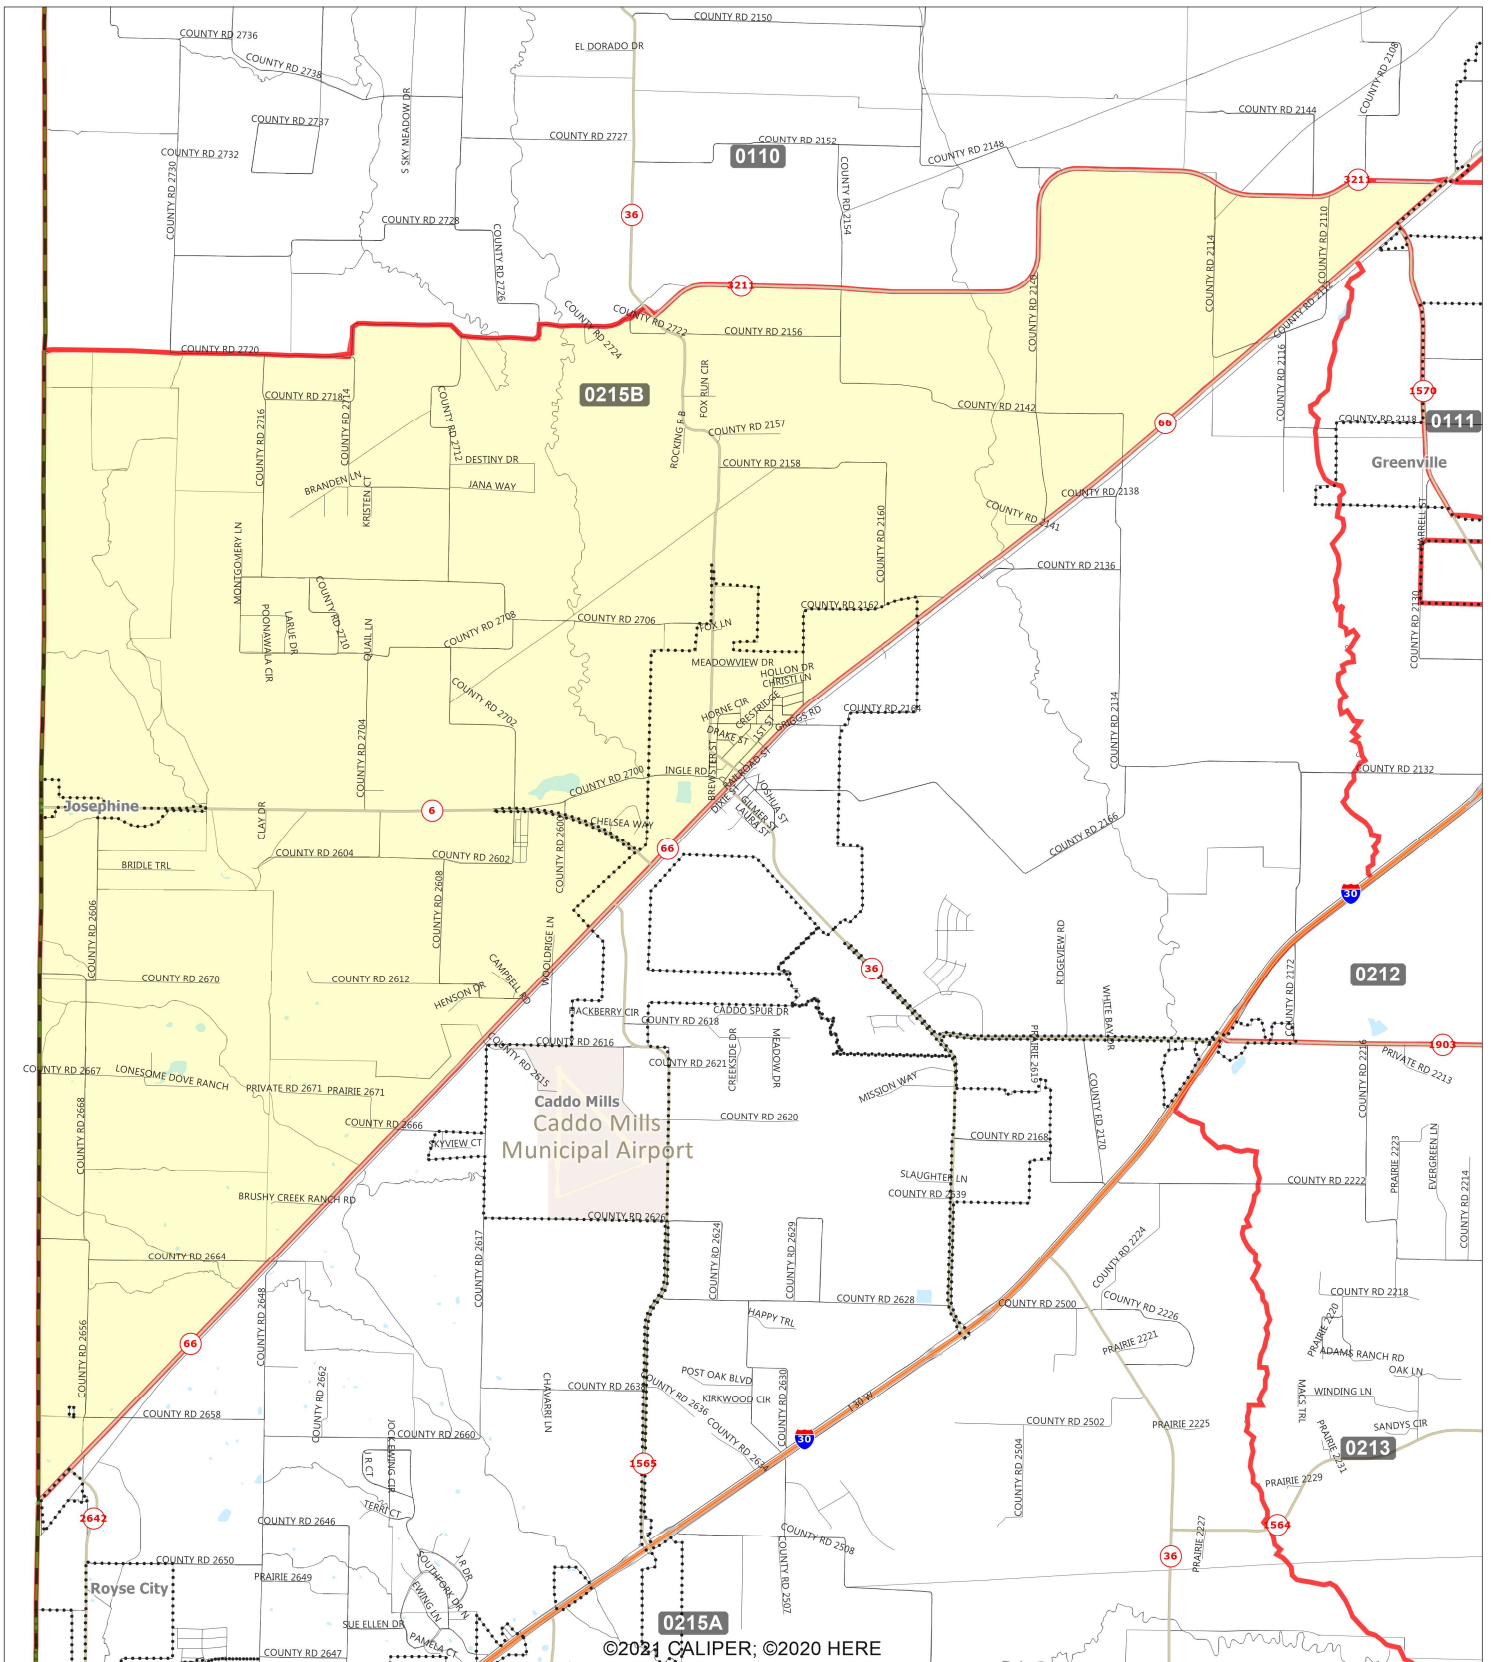

©2021 CALIPER, ©2020 HERE

Hunt County

Commissioner Precincts

0212

Allison, Bass & Magee, LLP
Data Source: 2020 Census

Hunt County VTD 213 2025

Legend

-  VTD 213
-  Roads 213

©2021 CALIPER; ©2020 HERE

©2021 CALIPER; ©2020 HERE

Hunt County

Voting Districts

0214B

Allison, Bass & Magee, LLP
Data Source: 2020 Census

Hunt County VTD's 215A

Legend

- - - VTD 215A
- VTD 215A Roads Updated

©2021 CALIPER; ©2020 HERE

Hunt County

Commissioner Precincts

0215B

Allison, Bass & Magee, LLP
Data Source: 2020 Census

Hunt County VTD 216 2025

- Legend
- VTD 216
 - Roads 216